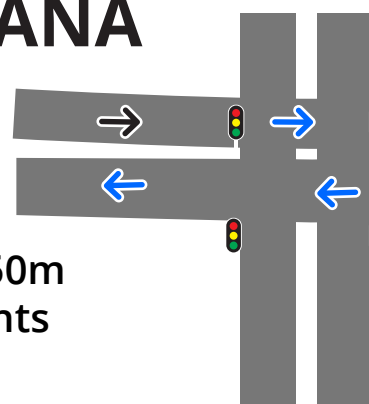

### PARKING BAYS AVAILABLE AT UG AND B2

- Driving route from Kepong/Sungai Buloh
- Driving route from Damansara Perdana
- Driving route from Mont Kiara/KL
- Driving route from Petaling Jaya

Underpass Tunnel

## FROM DAMANSARA PERDANA

(From Mont Kiara)  
U-turn available 650m  
after the traffic lights